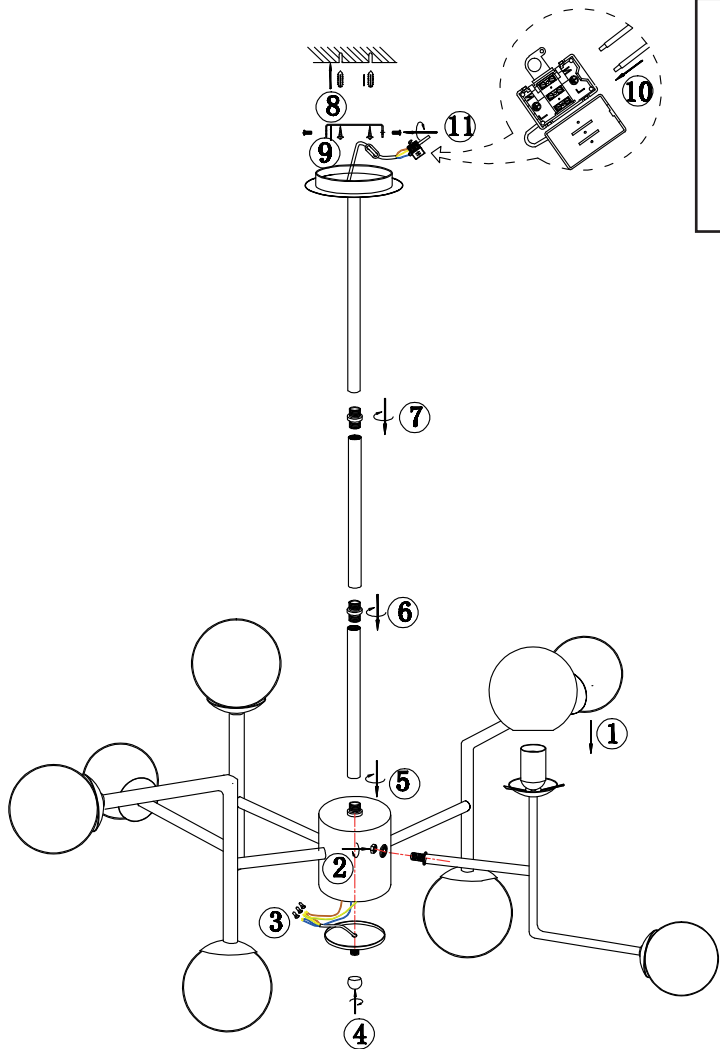

Instruction

Collection: Modern
Series: Erich
Model: MOD221-PL-08-G
Suspended

8 x E14 (40w)

MAYTONI
DECORATIVE LIGHTING

www.maytoni.de