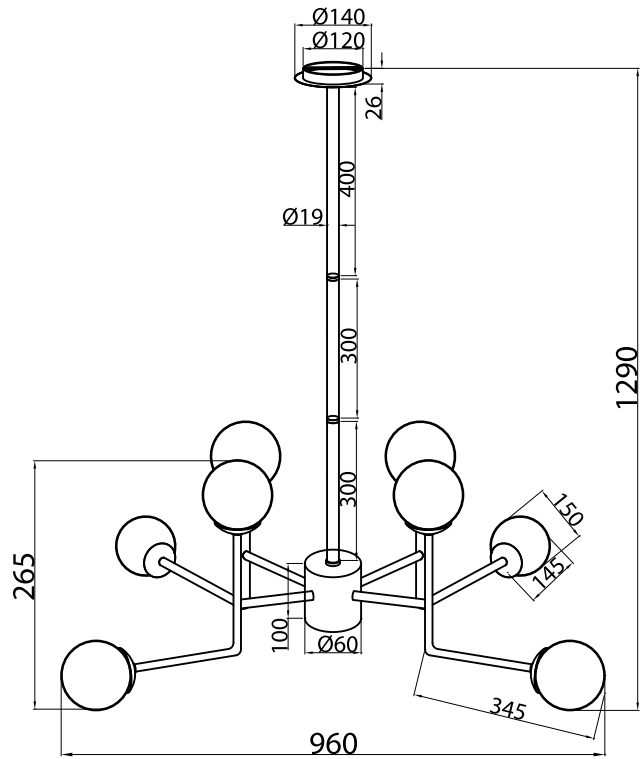

Instruction

Collection: Modern
Series: Erich
Model: MOD221-PL-08-G
Suspended

8 x E14 (40w)

MAYTONI
DECORATIVE LIGHTING

www.maytoni.de