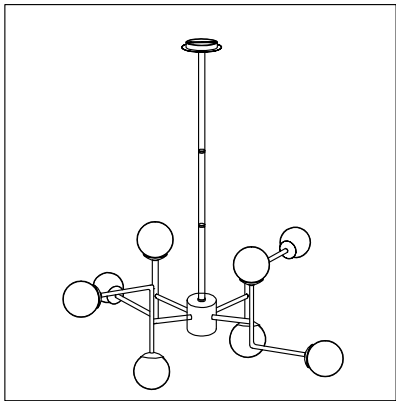

Instruction

Collection: Modern
Series: Erich
Model: MOD221-PL-08-G
Suspended

8 x E14 (40w)

MAYTONI
DECORATIVE LIGHTING

www.maytoni.de