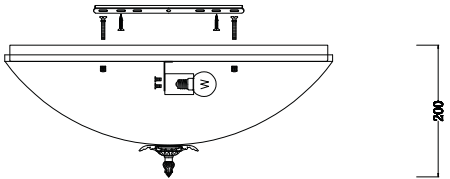

Instruction

Collection: Wall & Ceiling
Series: Speria
Model: C900-CL-05-W
Ceiling Lamps

5 x E14 (40w)

MAYTONI
DECORATIVE LIGHTING

www.maytoni.de