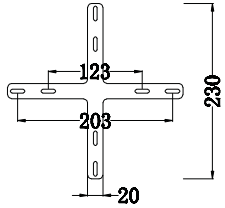

Instruction

Collection: Wall & Ceiling
Series: Speria
Model: C900-CL-05-W
Ceiling Lamps

5 x E14 (40w)

MAYTONI
DECORATIVE LIGHTING

www.maytoni.de