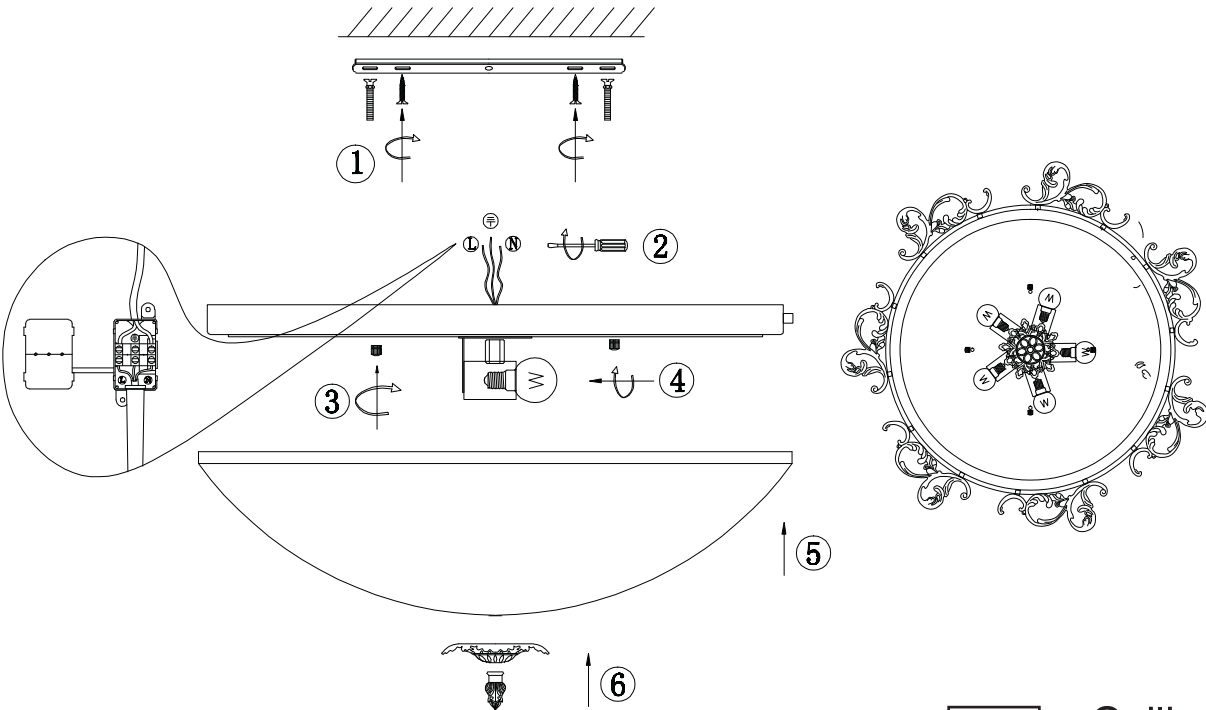

Instruction

Collection: Wall & Ceiling
Series: Speria
Model: C900-CL-05-W
Ceiling Lamps

5 x E14 (40w)

MAYTONI
DECORATIVE LIGHTING

www.maytoni.de