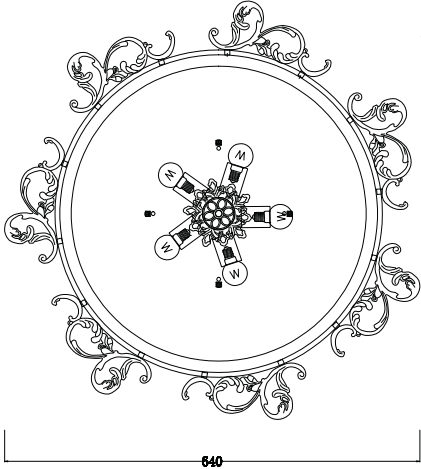

Instruction

Collection: Wall & Ceiling
Series: Speria
Model: C900-CL-05-W
Ceiling Lamps

5 x E14 (40w)

MAYTONI
DECORATIVE LIGHTING

www.maytoni.de