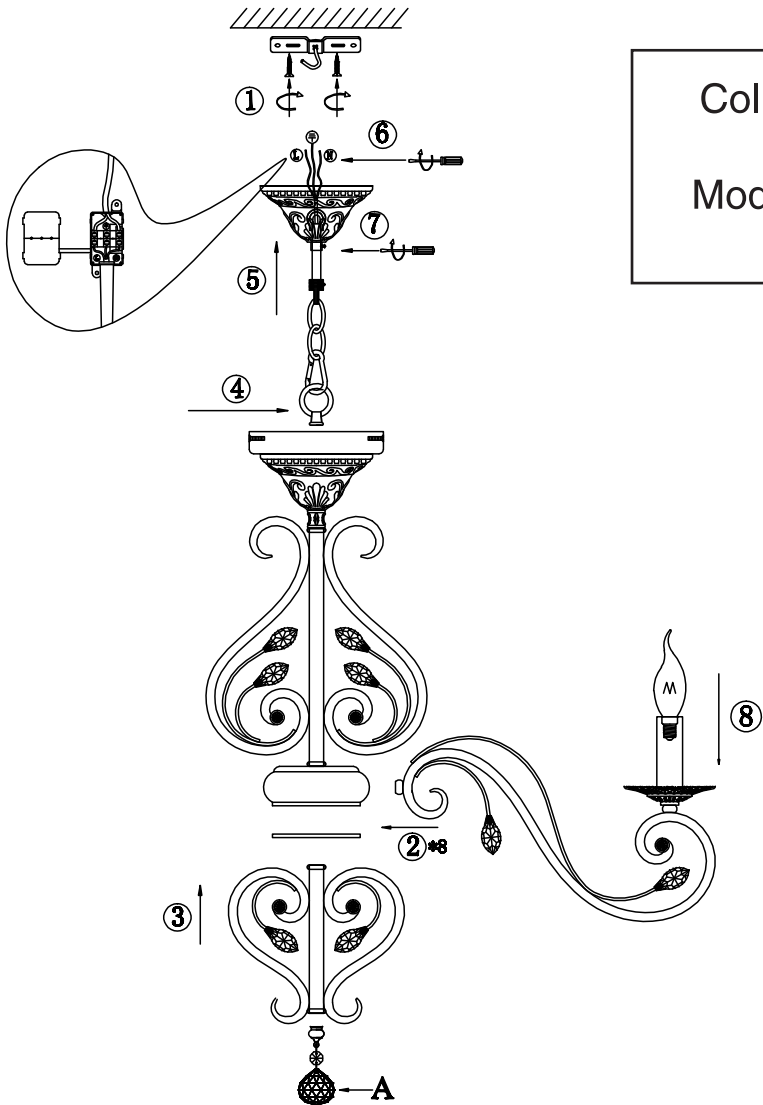

# Instruction

Collection: Royal Classic  
 Series: Leaves  
 Model: RC109-PL-08-R  
 Pendant lamp

A=1

 – Pendant lamp

  
 8 x E14 (60w)

**MAYTONI**  
 DECORATIVE LIGHTING  
[www.maytoni.de](http://www.maytoni.de)