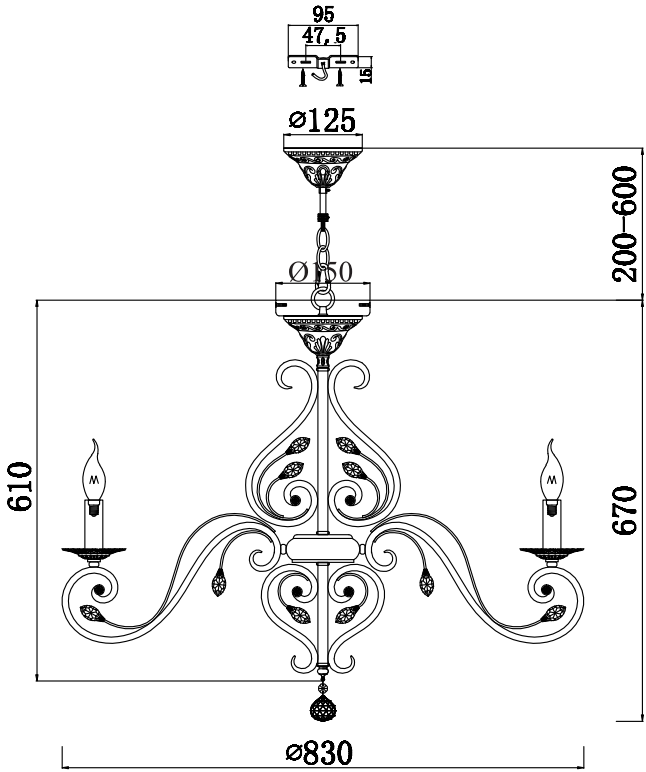

# Instruction

Collection: Royal Classic  
 Series: Leaves  
 Model: RC109-PL-08-R  
 Pendant lamp

A=1

 – Pendant lamp

  
 8 x E14 (60w)

**MAYTONI**  
 DECORATIVE LIGHTING  
[www.maytoni.de](http://www.maytoni.de)