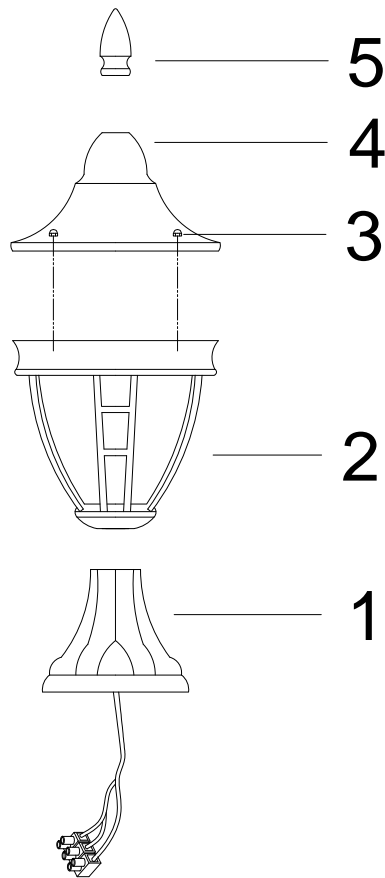

Instruction

O027FL-01B

1 x E27 (60W)

Model: O027FL-01B
Collection: Outdoor
Series: Rivoli

Floor Lamps