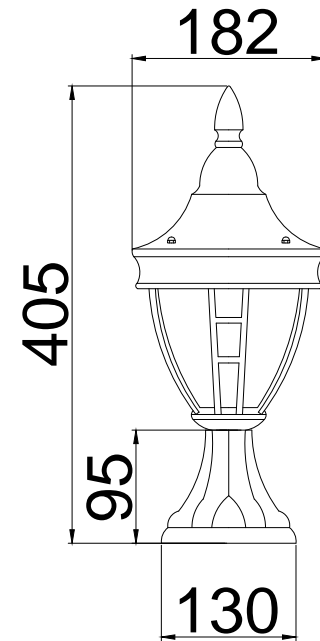

Instruction

O027FL-01B

1 x E27 (60W)

Model: O027FL-01B
Collection: Outdoor
Series: Rivoli

Floor Lamps