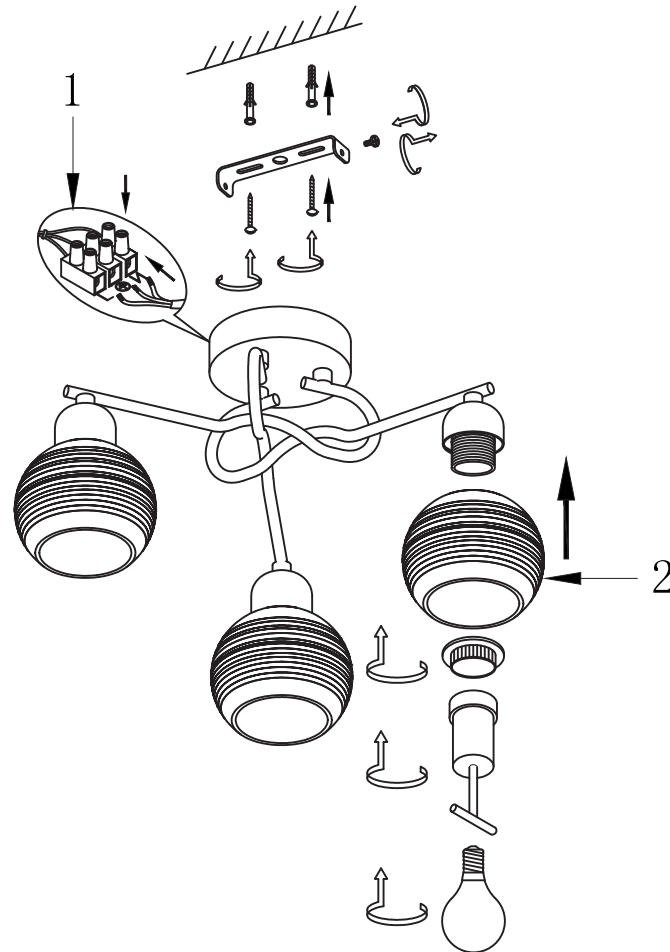

FREYA
TRADITION OF QUALITY

INSTRUCTION

MODEL: FR5102-CL-03-CH
CHANDELIER

3 X E14 (40W)

FREYA-LIGHT.COM