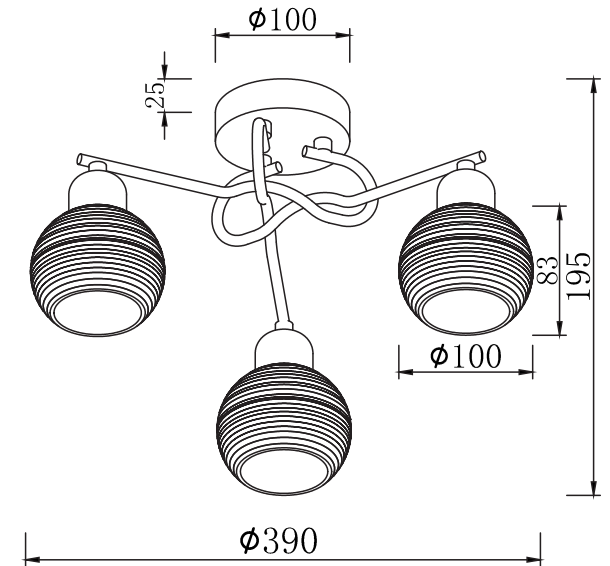

FREYA
TRADITION OF QUALITY

INSTRUCTION

MODEL: FR5102-CL-03-CH
CHANDELIER

3 X E14 (40W)

FREYA-LIGHT.COM