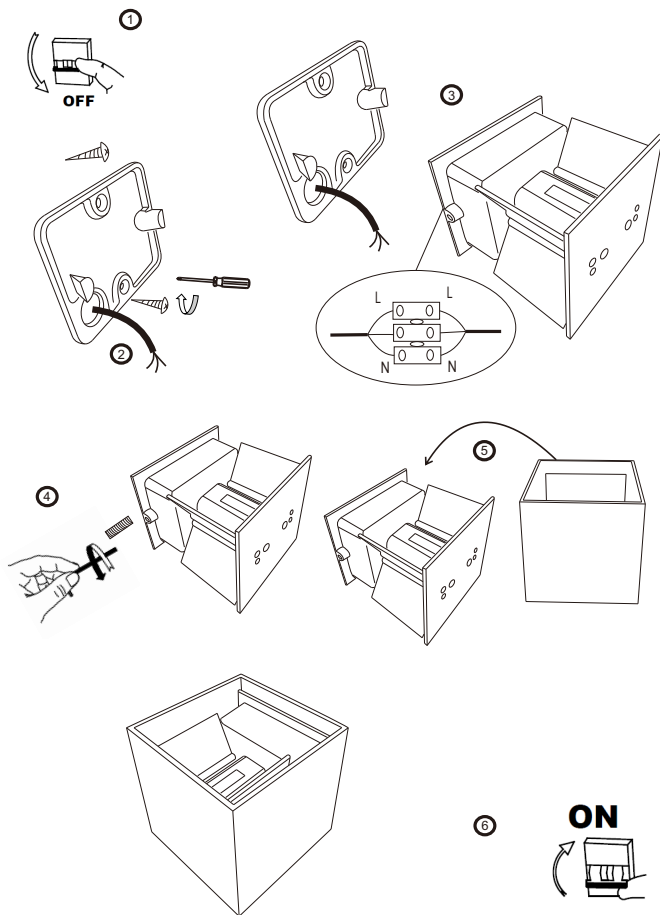

Instruction

O572WL-L6B

Gross Weight: 0,72 kg

Color: Black

Net Weight: 0,64 kg

Material: Metal

Volume: 0,001331 m3

Weight and Volume Margin of Error: ±10%

MAX 6W
360 Lumen

Model: O572WL-L6B

Collection: Outdoor

Series: Fulton

Wall Lamps