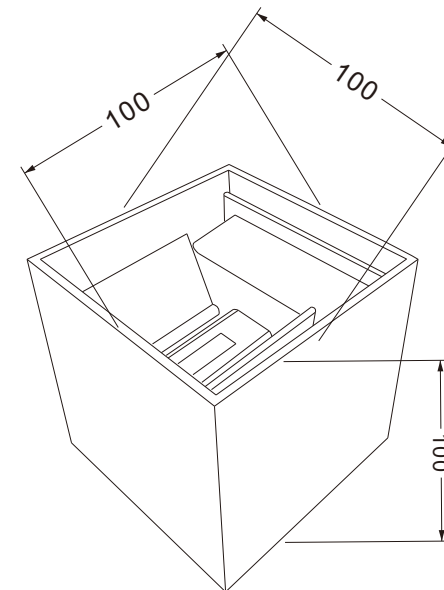

Instruction

O572WL-L6B

Gross Weight: 0,72 kg

Color: Black

Net Weight: 0,64 kg

Material: Metal

Volume: 0,001331 m3

Weight and Volume Margin of Error: ±10%

MAX 6W
360 Lumen

Model: O572WL-L6B

Collection: Outdoor

Series: Fulton

Wall Lamps