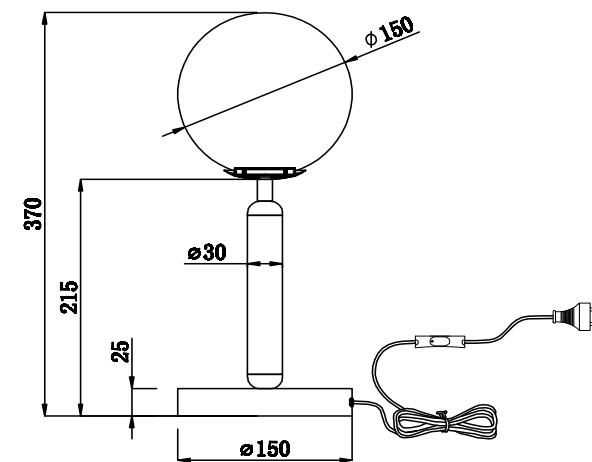

# Instruction

FR5124TL-01BS

1 x E14 (40W)

Model: FR5124TL-01BS

Collection: Modern

Series: Zelda

Table Lamps