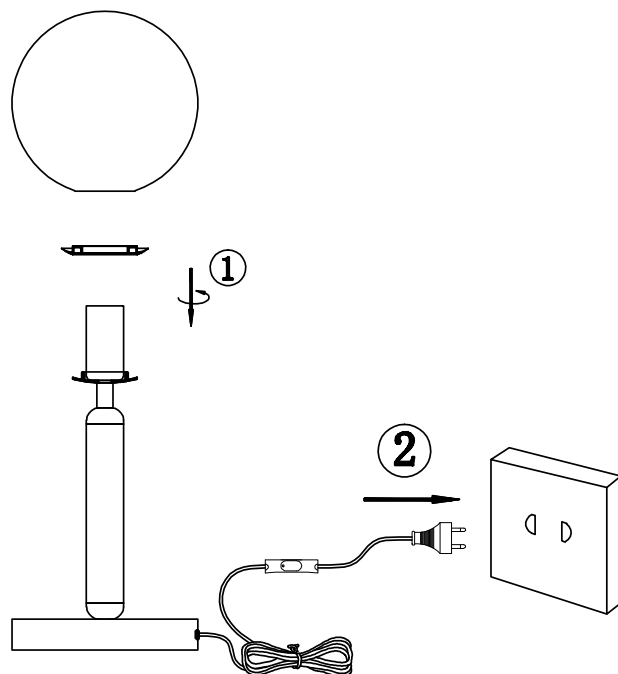

# Instruction

FR5124TL-01BS

1 x E14 (40W)

Model: FR5124TL-01BS

Collection: Modern

Series: Zelda

Table Lamps