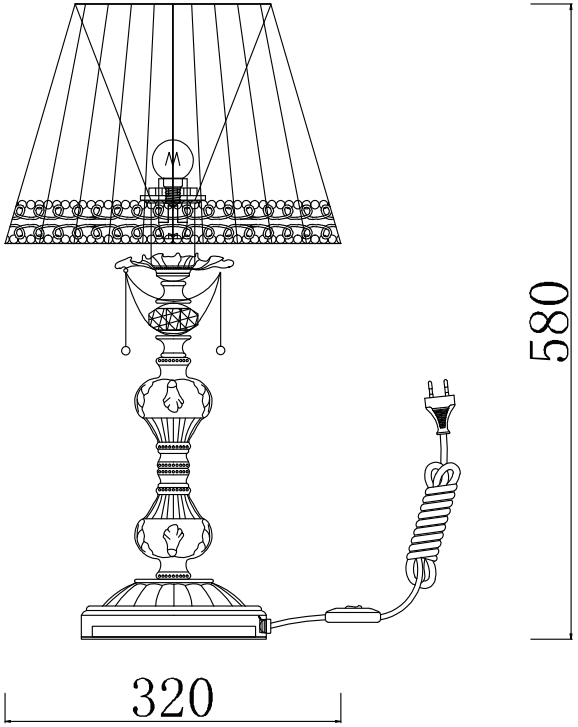

Instruction

Collection: Elegant
Series: Lolita
Model: ARM305-22-W
Mobile

1 x E14 (40w)

MAYTONI
DECORATIVE LIGHTING

www.maytoni.de