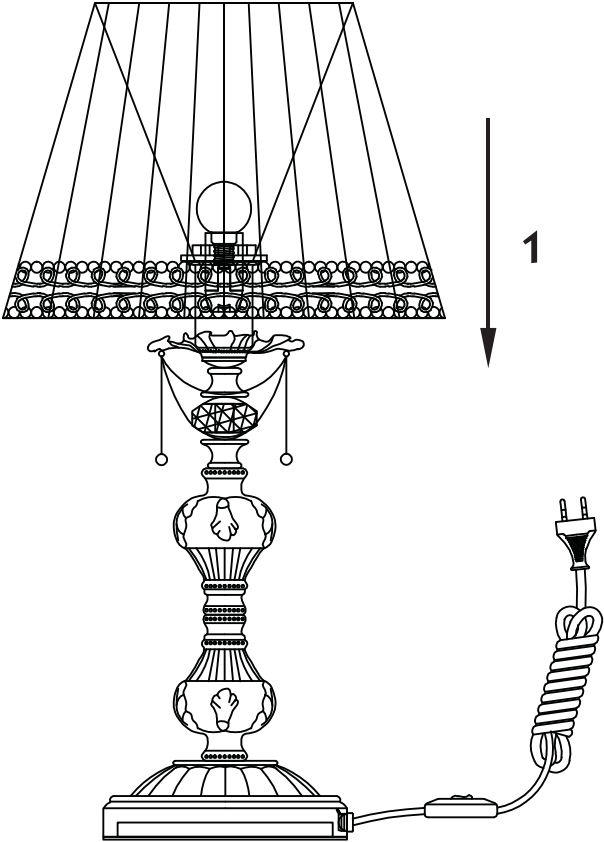

Instruction

Collection: Elegant
Series: Lolita
Model: ARM305-22-W
Mobile

1 x E14 (40w)

MAYTONI
DECORATIVE LIGHTING

www.maytoni.de