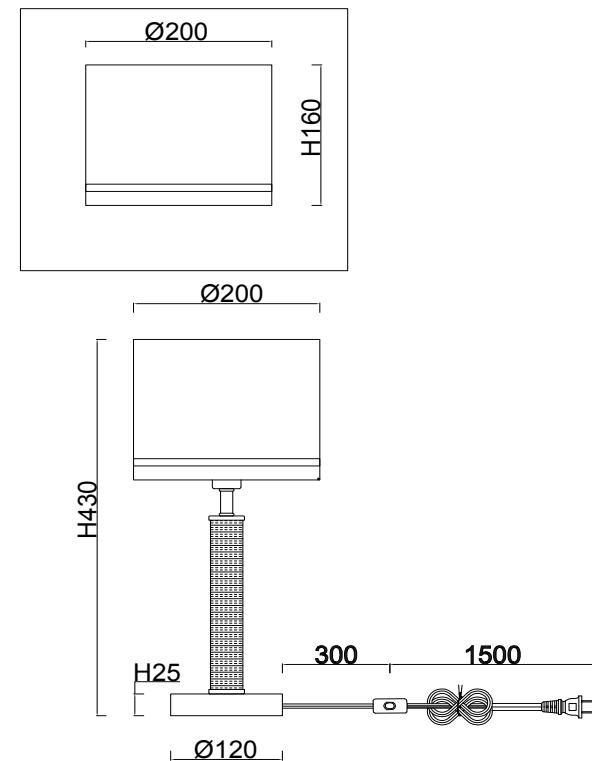

Instruction

FR5108TL-01N

1 x E14 (40W)

Model: FR5108TL-01N
Collection: Modern
Series: Albero

Table Lamps