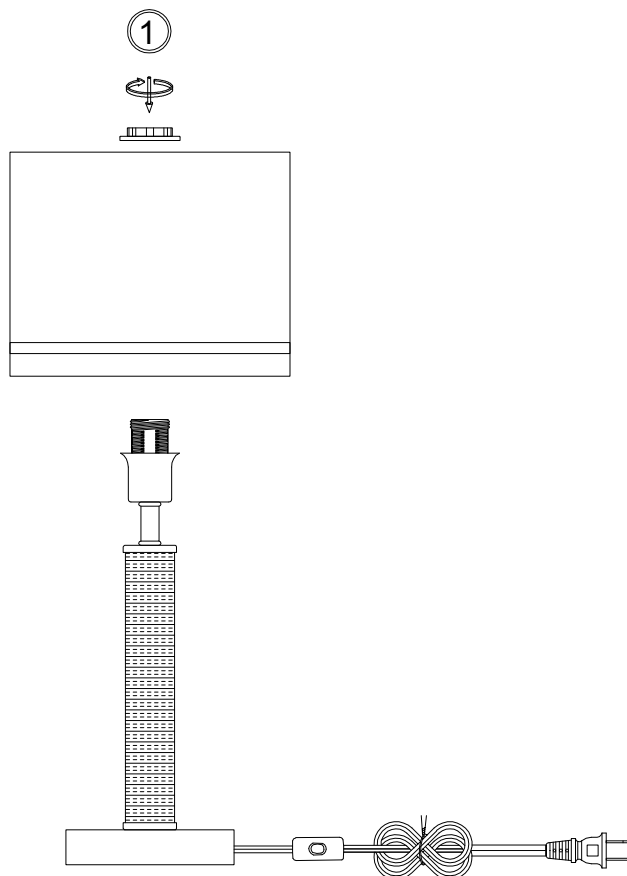

Instruction

FR5108TL-01N

1 x E14 (40W)

Model: FR5108TL-01N
Collection: Modern
Series: Albero

Table Lamps