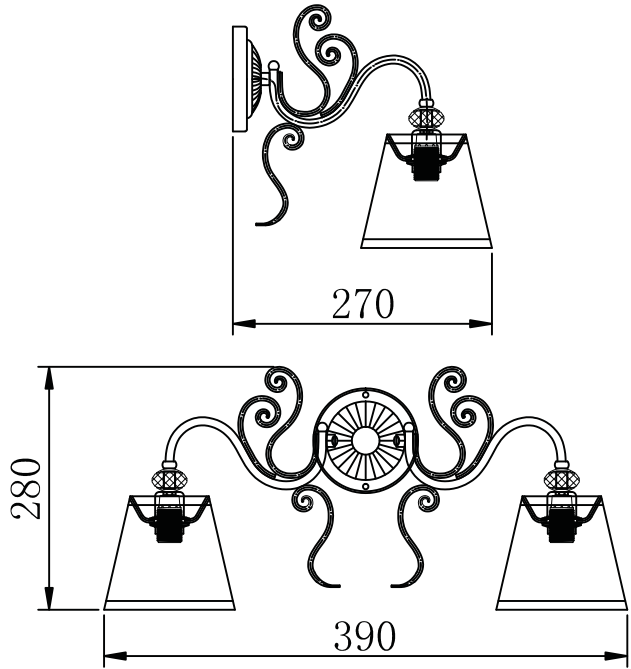

# Instruction

Collection: Elegant  
Series: Vintage  
Model: ARM420-02-R  
Wall-mounted

 – Wall-mounted

  
2 x E14 (40w)

**MAYTONI**  
DECORATIVE LIGHTING

[www.maytoni.de](http://www.maytoni.de)