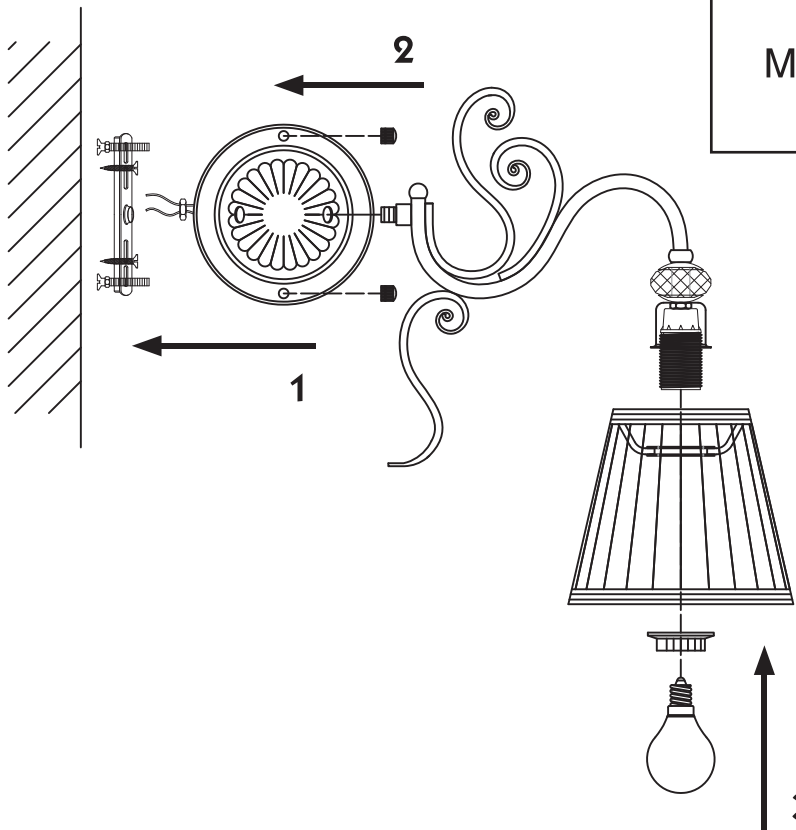

# Instruction

Collection: Elegant  
Series: Vintage  
Model: ARM420-02-R  
Wall-mounted

 – Wall-mounted

  
2 x E14 (40w)

**MAYTONI**  
DECORATIVE LIGHTING

[www.maytoni.de](http://www.maytoni.de)