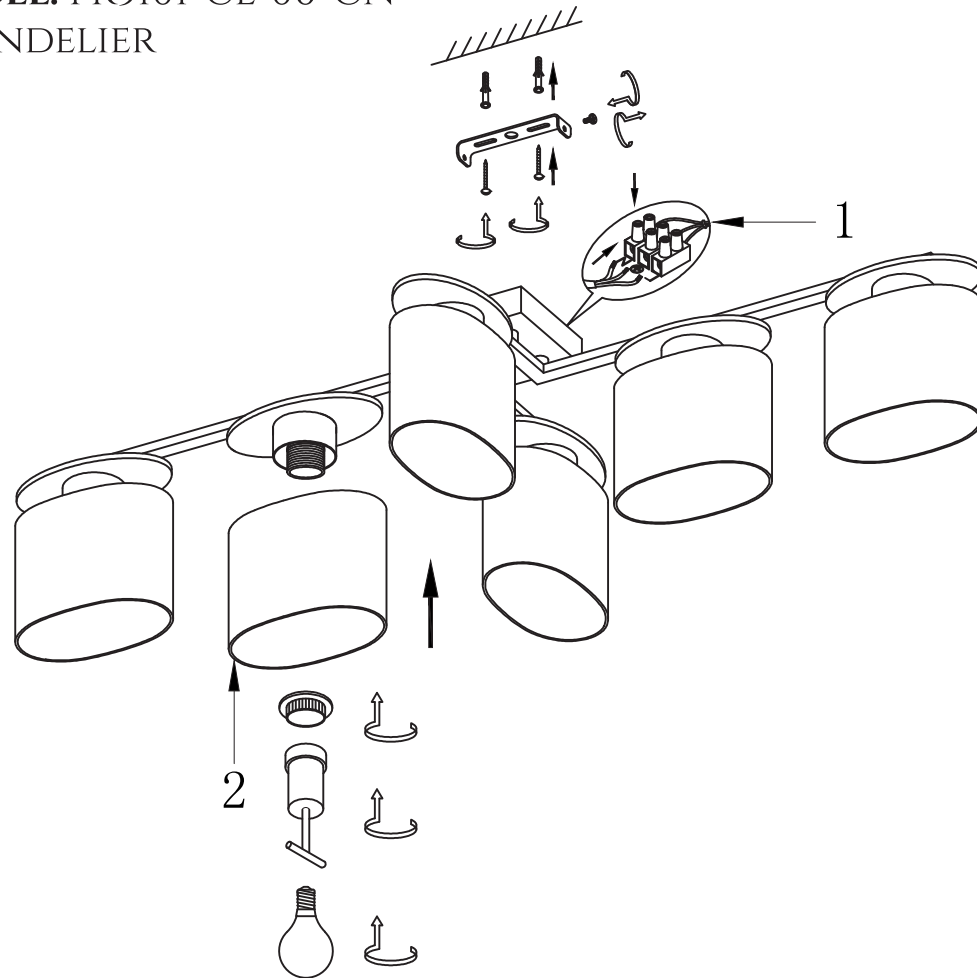

FREYA
TRADITION OF QUALITY

INSTRUCTION

MODEL: FR5101-CL-06-CN
CHANDELIER

6 X E14 (40W)

FREYA-LIGHT.COM