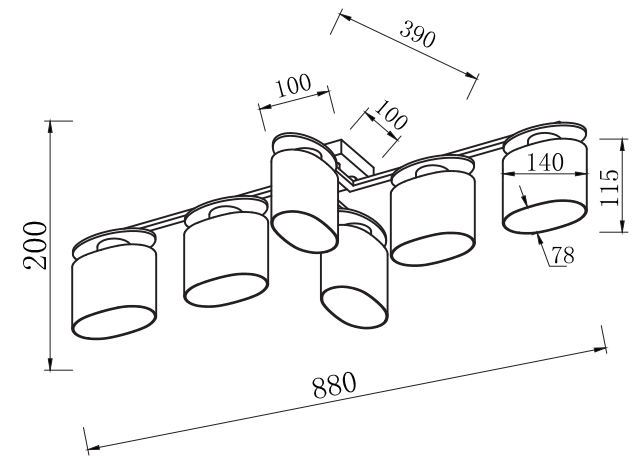

FREYA
TRADITION OF QUALITY

INSTRUCTION

MODEL: FR5101-CL-06-CN
CHANDELIER

6 X E14 (40W)

FREYA-LIGHT.COM