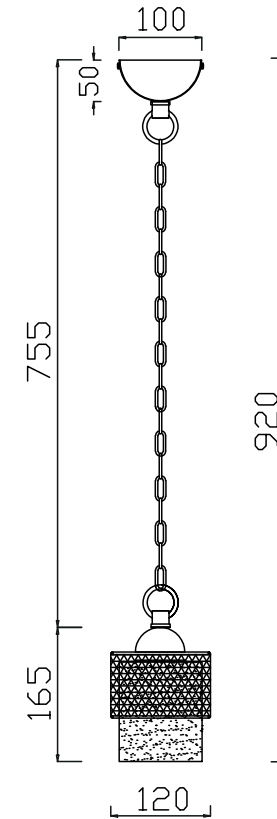

FREYA
TRADITION OF QUALITY

INSTRUCTION

MODEL: FR2201-PL-01-BZ
CHANDELIER

1 X E27 (60W)

FREYA-LIGHT.COM