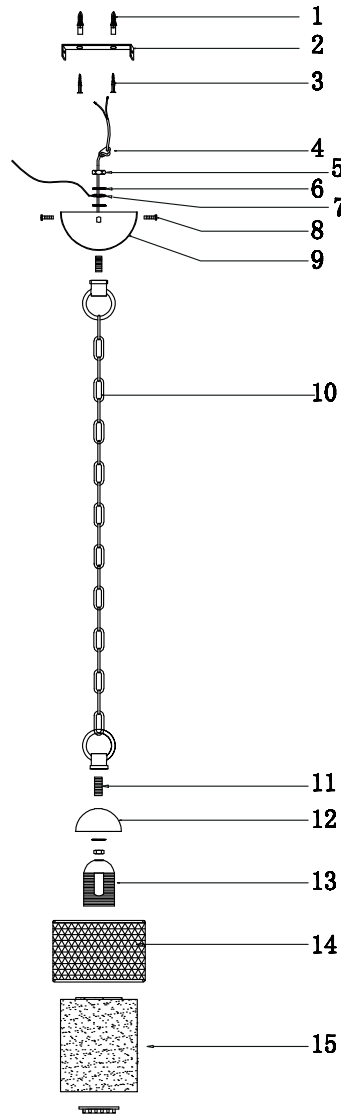

FREYA
TRADITION OF QUALITY

INSTRUCTION

MODEL: FR2201-PL-01-BZ
CHANDELIER

1 X E27 (60W)

FREYA-LIGHT.COM