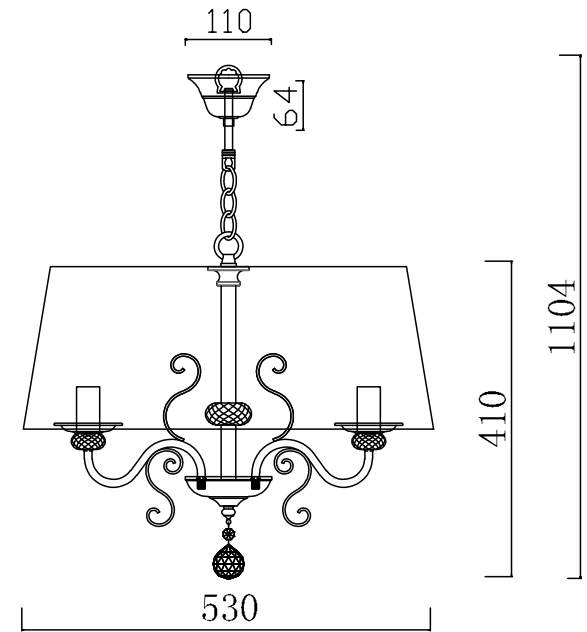

FREYA
TRADITION OF QUALITY

INSTRUCTION

MODEL: FR2405-PL-05C-BZ
CHANDELIER

5 X E14 (40W)

FREYA-LIGHT.COM