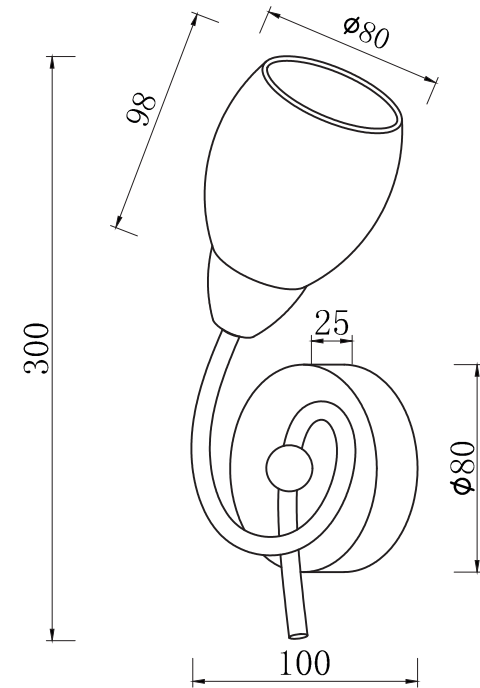

FREYA
TRADITION OF QUALITY

INSTRUCTION

MODEL: FR5104-WL-01-W
SCONCE

1 X E14 (40W)