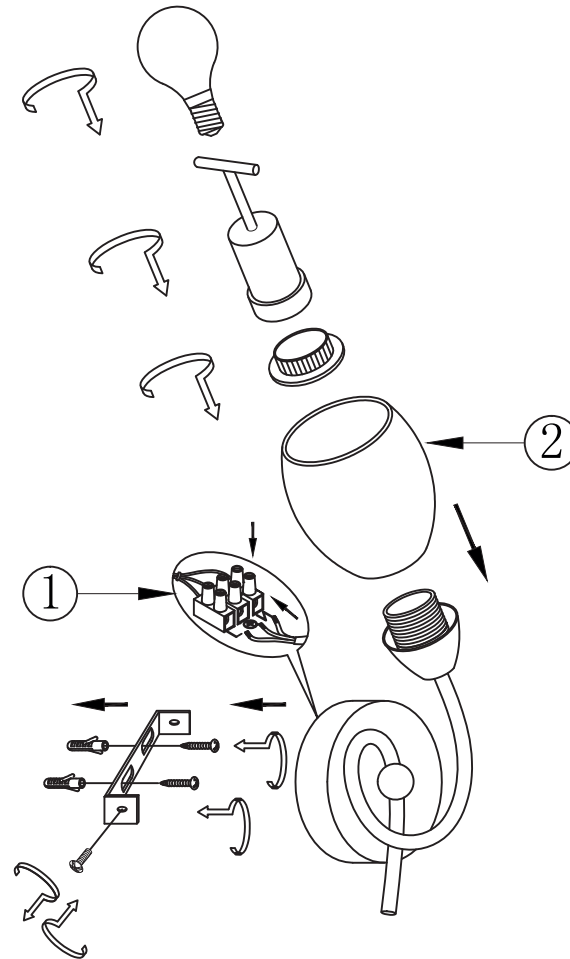

FREYA
TRADITION OF QUALITY

INSTRUCTION

MODEL: FR5104-WL-01-W
SCONCE

1 X E14 (40W)