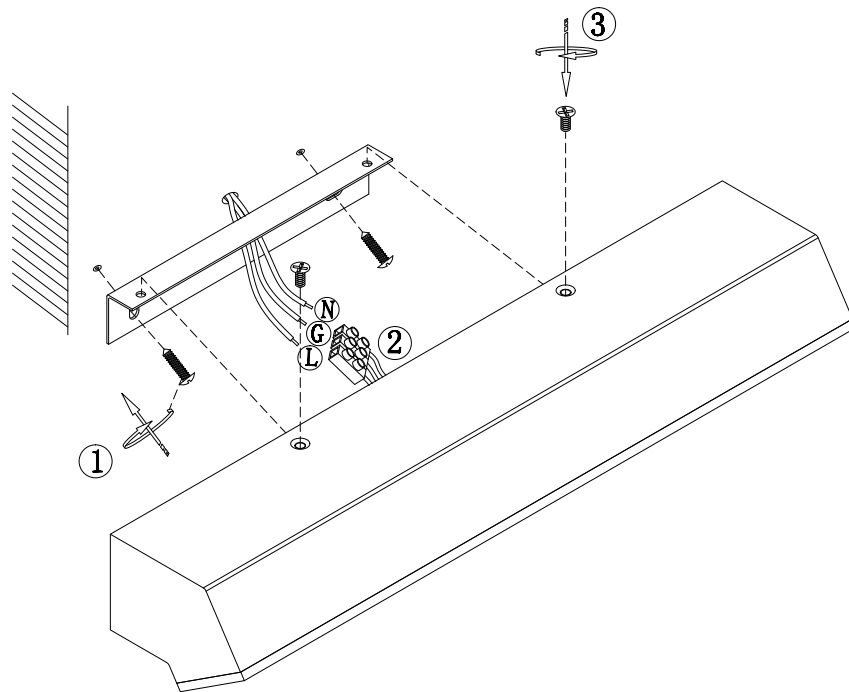

Instruction

C177WL-L8W

MAX 12W
1150 Lumen

Model: C177WL-L8W
Collection: Ceiling & wall
Series: Toni

Wall Lamps